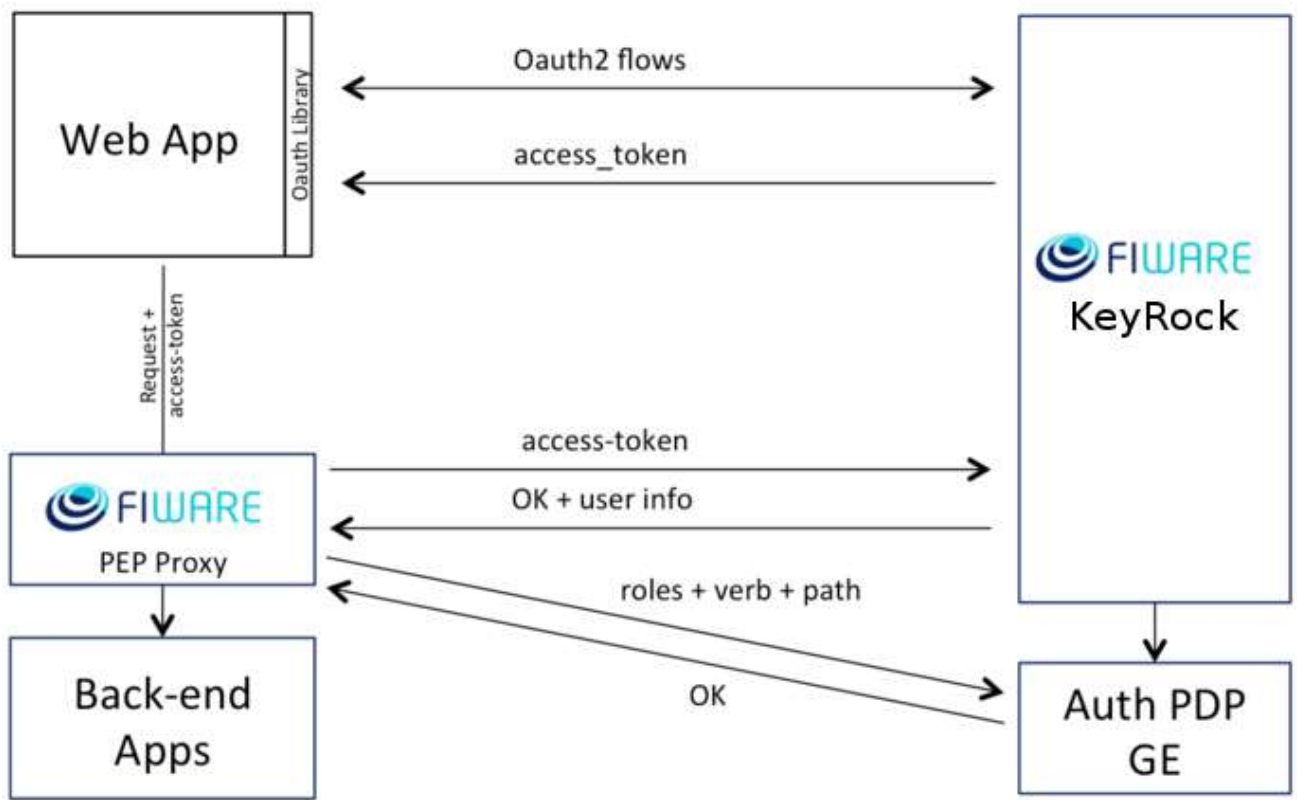

FUTURE
INTERNET
SMART
UTILITY
SERVICES

<http://x.k00.fr/incense(password: 552233)>