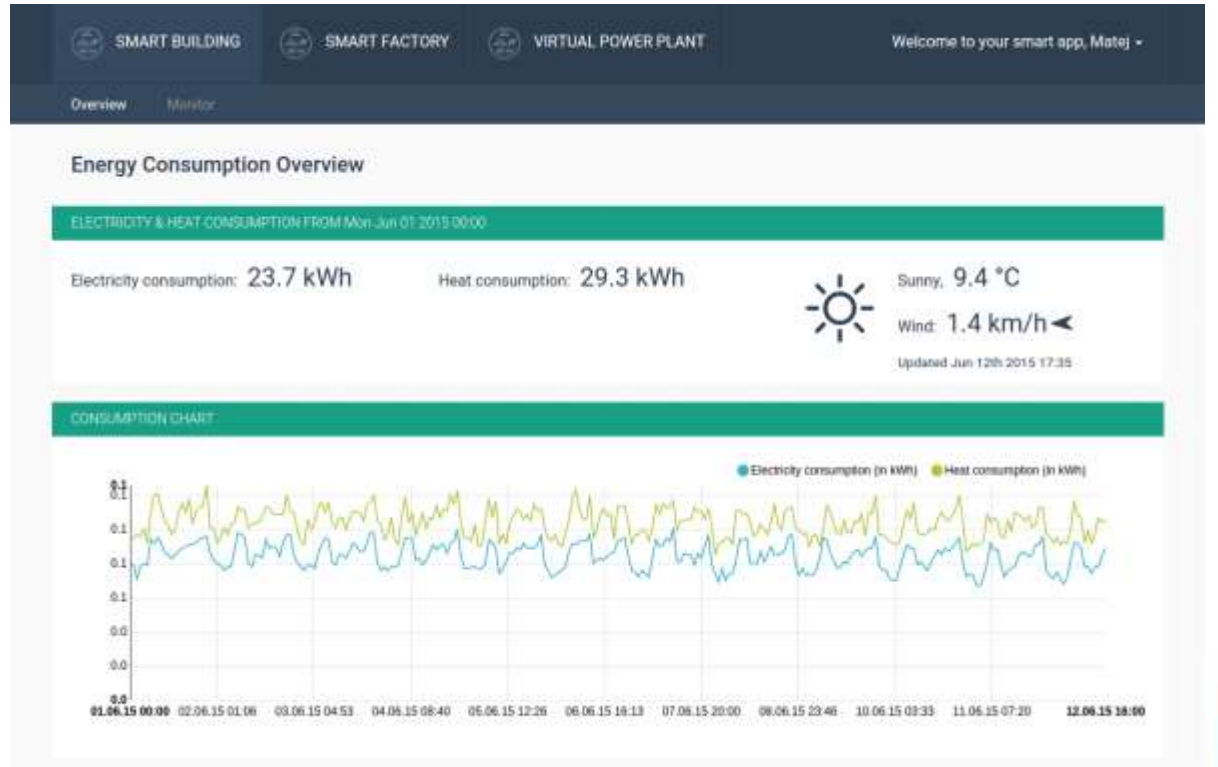

A Holistic View on Energy Consumption and Generation in Smart Homes

FINESCE Presentation Layer – WP1 and WP3

Marko Kuder, XLAB d.o.o.
marko.kuder@xlab.si

A Holistic View on Energy Consumption & Generation in Smart Homes